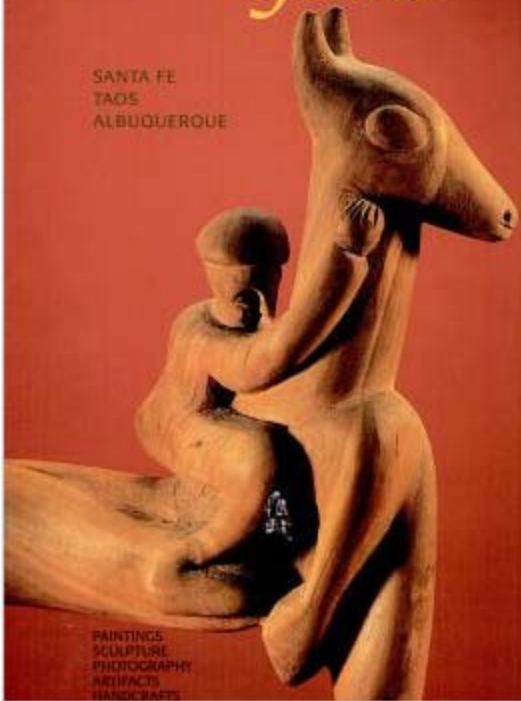

Collector's guide

SANTA FE
TAOS
ALBUQUERQUE

PAINTINGS
SCULPTURE
PHOTOGRAPHY
ARTIFACTS
HANDCRAFTS

"SPIRIT CANOE" JUNIPER WOOD 14" LONG

JAMIE TASEN

"JAGUAR AND RAVENS" OIL ON LINEN 36" x 40"

ALSO REPRESENTING
AARON FREELAND
BARI LONG